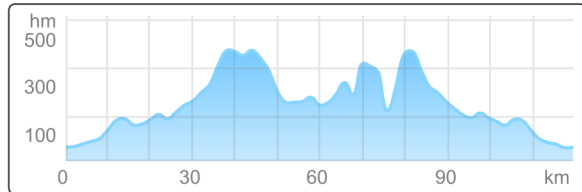

XII MEMORIAL JOAN BTA. LLORENS RECORRIDO OK

Opens route in mobile browser or app

by Club Ciclista Campió Llorens

opcion OK XII MEMORIAL J.BTA. LLORENS

DISTANCE: 119 km
TOTAL VERTICAL: 1,270m
CLIMB:
SURFACE: