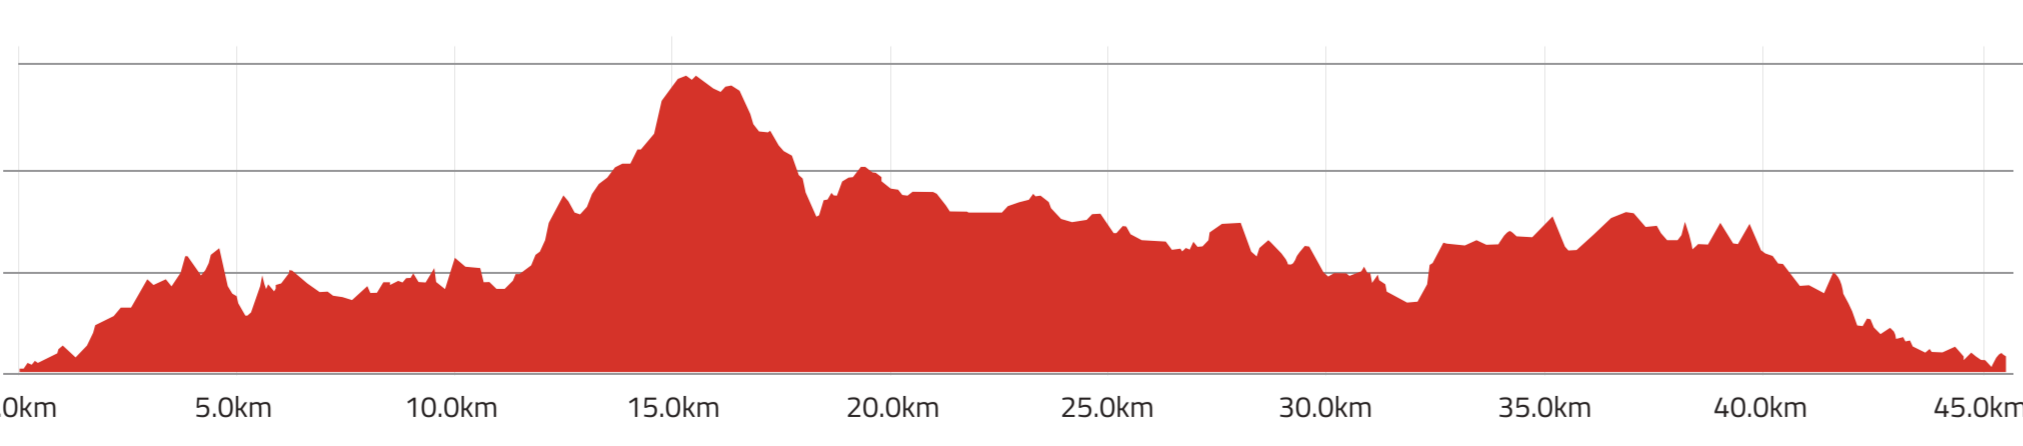

Time Trial

EUROPEAN CHAMPIONSHIPS
CYCLING
GLASGOW 2018

Men's Route →

Women's Route →

Place of interest

1. Riverside Museum
2. Castlebank Street
3. Beith Street
4. Byres Road
5. A82 Great Western Road
6. Clevedon Road
7. Skaethorn Road
8. Cowal Road
9. Maryhill Road
10. A81 Milngavie Rd Main Street
- 10a. Auchenhowie Road
- 10b. Balmore Road
11. Glasgow Road
A81 Strathblane Road
A81 Milngavie Road
12. A81 Milngavie Road
13. A891 Strathblane Road
14. Glen Road
15. Whitefield Terrace
16. A891 Main Street (Lennoxton)
17. B822 Campsie Road
18. Main Street (Torrance)
19. Torrance Road
20. A803 Kirkintilloch Road
21. A803 Springburn Road
22. Stirling Road
23. Cathedral Street
24. North Hanover Street
25. George Square
26. South Frederick Street
27. Ingram Street
28. High Street
29. London Road
30. Glasgow Green

Route profile

Men's Time Trial

Women's Time Trial

Disclaimer: All information correct at time of going to press. This map is for guidance only. Glasgow City Council accepts no responsibility for any error or misrepresentation contained in the publication and excludes all liability for loss or damage caused by any reliance placed on the information contained in the map.