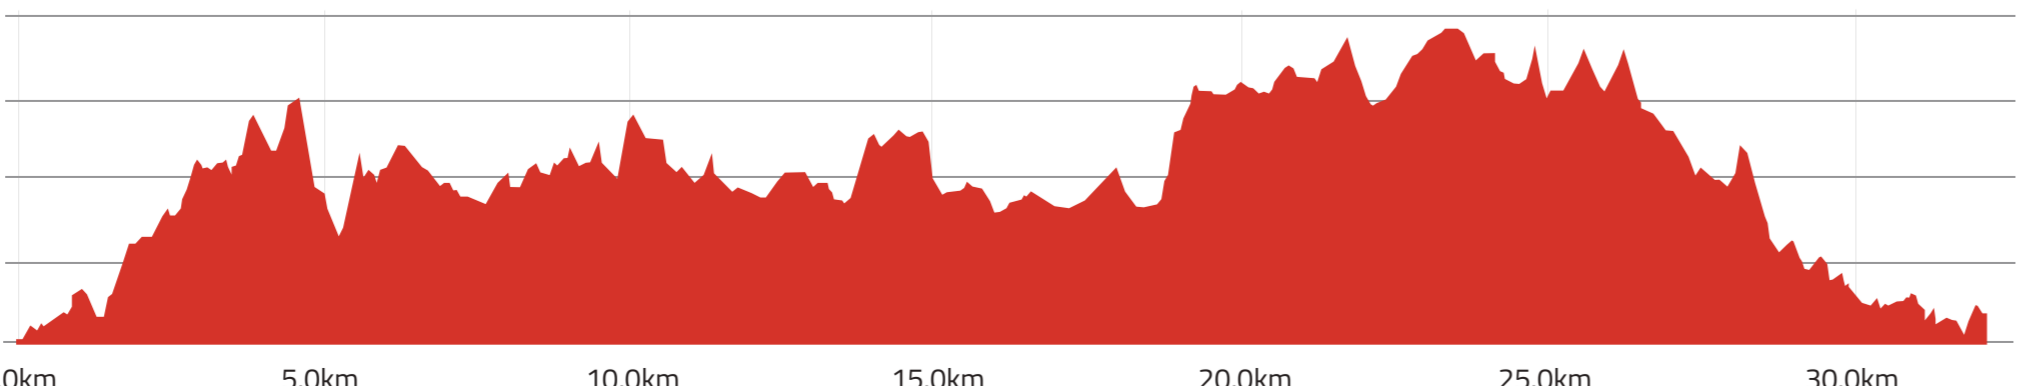

Time Trial

EUROPEAN CHAMPIONSHIPS
CYCLING
GLASGOW 2018

Men's Route →

Women's Route →

Place of interest

1. Riverside Museum
2. Castlebank Street
3. Beith Street
4. Byres Road
5. A82 Great Western Road
6. Clevedon Road
7. Skaethorn Road
8. Cowal Road
9. Maryhill Road
10. A81 Milngavie Rd Main Street
- 10a. Auchenhowie Road
- 10b. Balmore Road
11. Glasgow Road
A81 Strathblane Road
A81 Milngavie Road
12. A81 Milngavie Road
13. A891 Strathblane Road
14. Glen Road
15. Whitefield Terrace
16. A891 Main Street (Lennoxton)
17. B822 Campsie Road
18. Main Street (Torrance)
19. Torrance Road
20. A803 Kirkintilloch Road
21. A803 Springburn Road
22. Stirling Road
23. Cathedral Street
24. North Hanover Street
25. George Square
26. South Frederick Street
27. Ingram Street
28. High Street
29. London Road
30. Glasgow Green

Route profile

Men's Time Trial

Women's Time Trial

Disclaimer: All information correct at time of going to press. This map is for guidance only. Glasgow City Council accepts no responsibility for any error or misrepresentation contained in the publication and excludes all liability for loss or damage caused by any reliance placed on the information contained in the map.