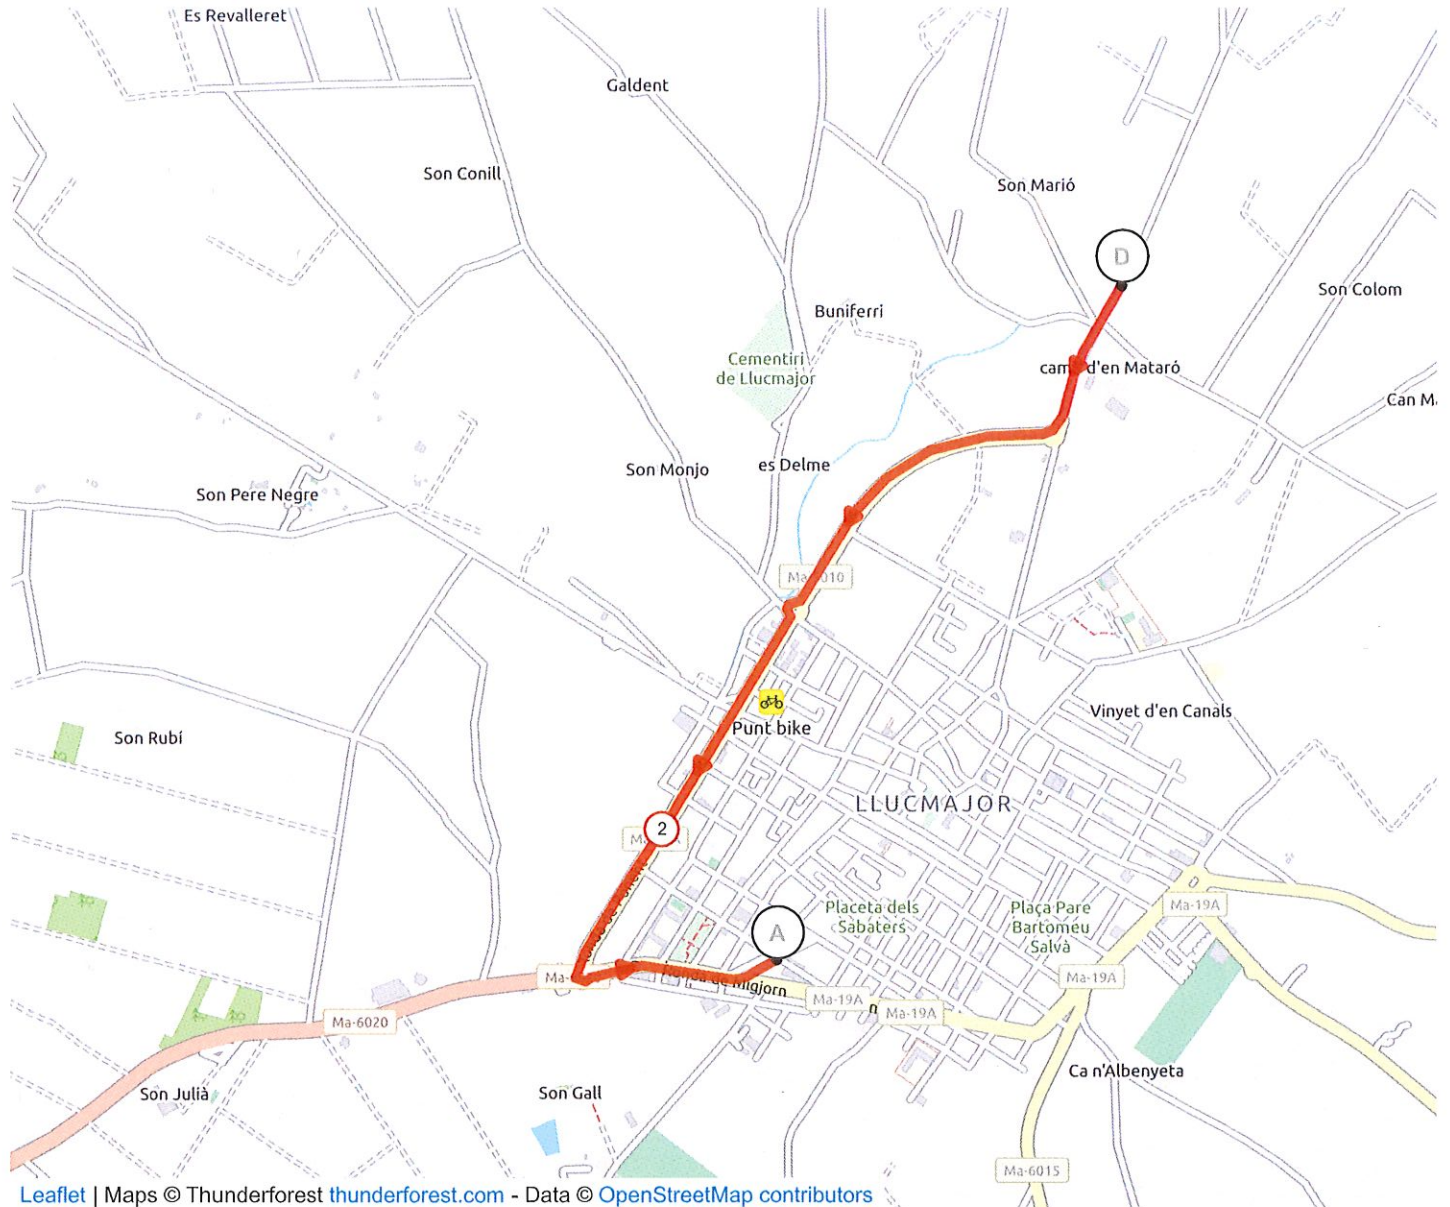

# # 11646310 | Cyclisme - Route | 3 Km. Meta CAMPEONATO ESPAÑA

Llucmajor -> Llucmajor

13 km ↑ 7 m ↓ 36 m ▲ 131 m ▼ 167 m

Leaflet | Maps © Thunderforest [thunderforest.com](https://thunderforest.com) - Data © [OpenStreetMap](https://openstreetmap.org/) contributors

© 2020 Openrunner